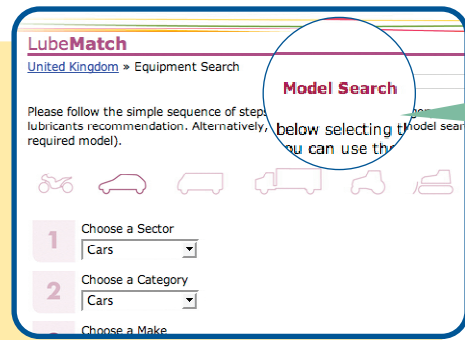

Follow these simple steps and you're on your way to successfully using Shell LubeMatch

1

Log on to www.shell.com/lubematch
Select your vehicle or equipment by clicking on the relevant icon

2

Select the 'category', 'make' and 'model' of your vehicle or equipment