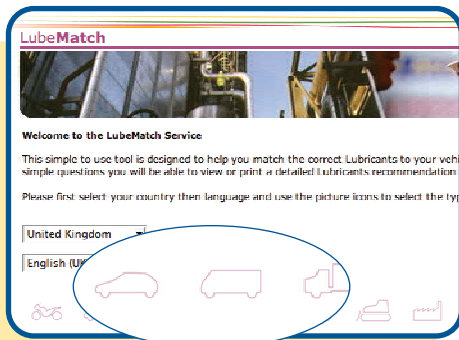

Follow these simple steps and you're on your way to successfully using Shell LubeMatch

1

Log on to www.shell.com/lubematch
Select your vehicle or equipment by clicking on the relevant icon

2

Select the 'category', 'make' and 'model' of your vehicle or equipment