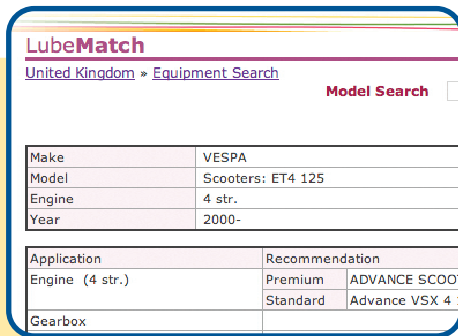

Details of the recommended lubricant, oil change intervals & manufacturer's notes are displayed

4