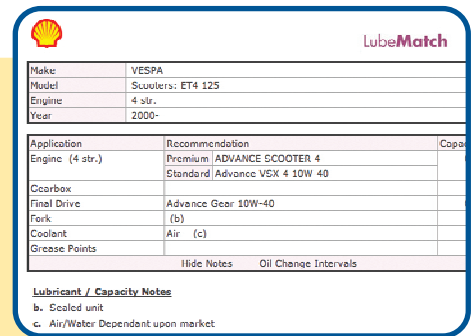

For future reference, print your Shell LubeMatch expert recommendation

Who can use Shell LubeMatch?

Shell LubeMatch is a free service that can be used by anyone. All you need is a computer with internet access and basic computer skills.

Why use Shell LubeMatch?

One of the great benefits of Shell LubeMatch is that whatever the time – day or night – you can access Shell's expert lubrication recommendations.

Find out more - talk to Shell Lubricants

Please contact your local Shell Lubricants representative for delivery of a first-class, national and global integrated lubricants service.

The Shell Lubricants Services offer also includes **LubeAdvisor**, **LubeExpert**, **LubeCoach**, **LubeVideocheck**, **LubeAnalyst**, **LubeClinic**, **LubeReclaim** and **LubePlanner**.

To find out more about our global mainstream and technical products, please visit our website.

Mr KC Chan
(District Sales Manager)
H/P : 019-2216107
Evolution Oiltech Sdn Bhd
K-02-03, Kuchai Business Park
No. 2, Jalan 1/127 Off Jalan Kuchai Lama
Kuchai Lama
58200 Kuala Lumpur
lubesales@platform.com.my

'Shell Lubricants' refers to the various Shell companies engaged in the lubricants business.

Shell Lubricants

www.shell.com/lubematch